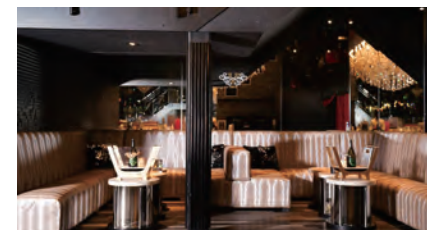

CVIP TABLE
WEEKEND
30,000(TAX INCLUD)+**2**BOTTLES
WEEKDAY
10,000(TAX INCLUD)+**1**BOTTLE

全席2時間セット料金となります。各席4名まで男性入場料金がセット料金に含まれています。
別途サービス料金として20%のチャージが加算されます。