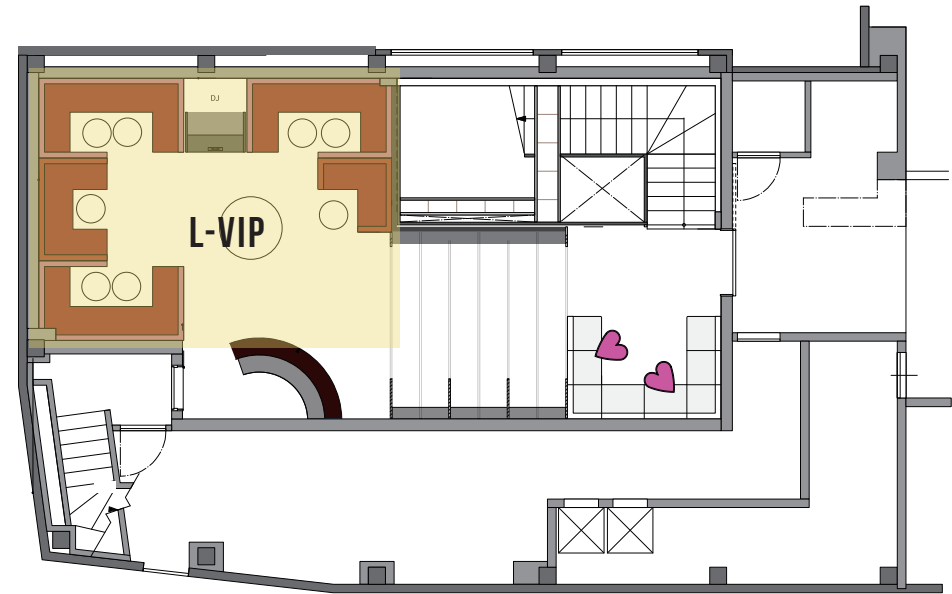

1F

L-1VIP TABLE

WEEKEND

~~50,000 (TAX INCLUD)+2 BOTTLES~~

WEEKDAY

~~20,000 (TAX INCLUD)+1 BOTTLE~~

LIMITED PRICE

(特別価格)

50,000 (TAX INCLUD)+2 BOTTLES

20,000 (TAX INCLUD)+1 BOTTLE